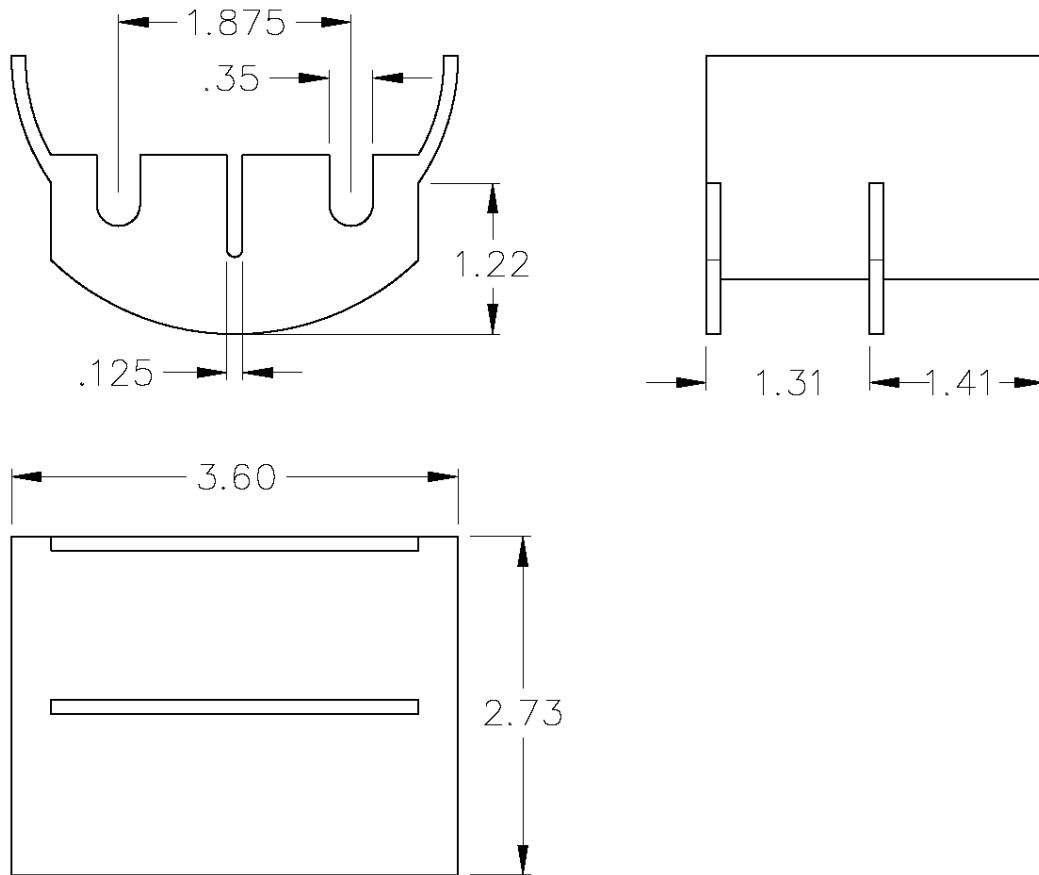

Specifications

NOTE: UNLESS OTHERWISE SPECIFIED

1. MATERIAL: ABS
2. FINISH: SMOOTH
3. COLOR: BLACK

For warranty information, go online to icc.com/warranty.

Part No: ICCMSRMU1C Rev: A

Part No: ICCMSRMU1C
Rev: A
Page 2 of 2

| 888-ASK-4ICC | icc.com | csr@icc.com |