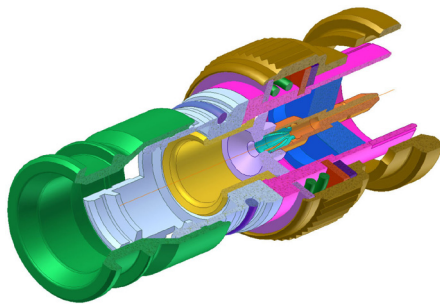

MCV™ Series 59 & 6

U.S. Patent #: 7,112,093
7,264,502
6,929,508

Universal Compression Connectors

Holland Electronic's new universal compression connectors were created with the Commercial AV Installers' needs in mind. This series consists of five Universal Connectors that terminate most major brands of cable, including Plenum RG-6, RG-6, RG-59, Mini-23 AWG and Mini 25 AWG cables.

Features:

- **One Universal Connector for each Series of Cable (Including Plenum)**
- **Easy Insertion**
- **All Metal Construction**
- **Optimized for Digital Video Applications**
- **Patented Viewing Window**
- **Accommodates Color-Coded Application Bands (P/N: SRR)**

FITS MOST MAJOR COAXIAL CABLE BRANDS - Plenum RG-6, RG-6, RG-59, Mini 23 & Mini 25 - Our new *MCV Universal Compression Connectors* fit a wide variety of coaxial cables that vary in size between manufacturers. Some differences often include thickness of jacket or diameter of insulation depending on variance in materials used in the cable manufacturing process.